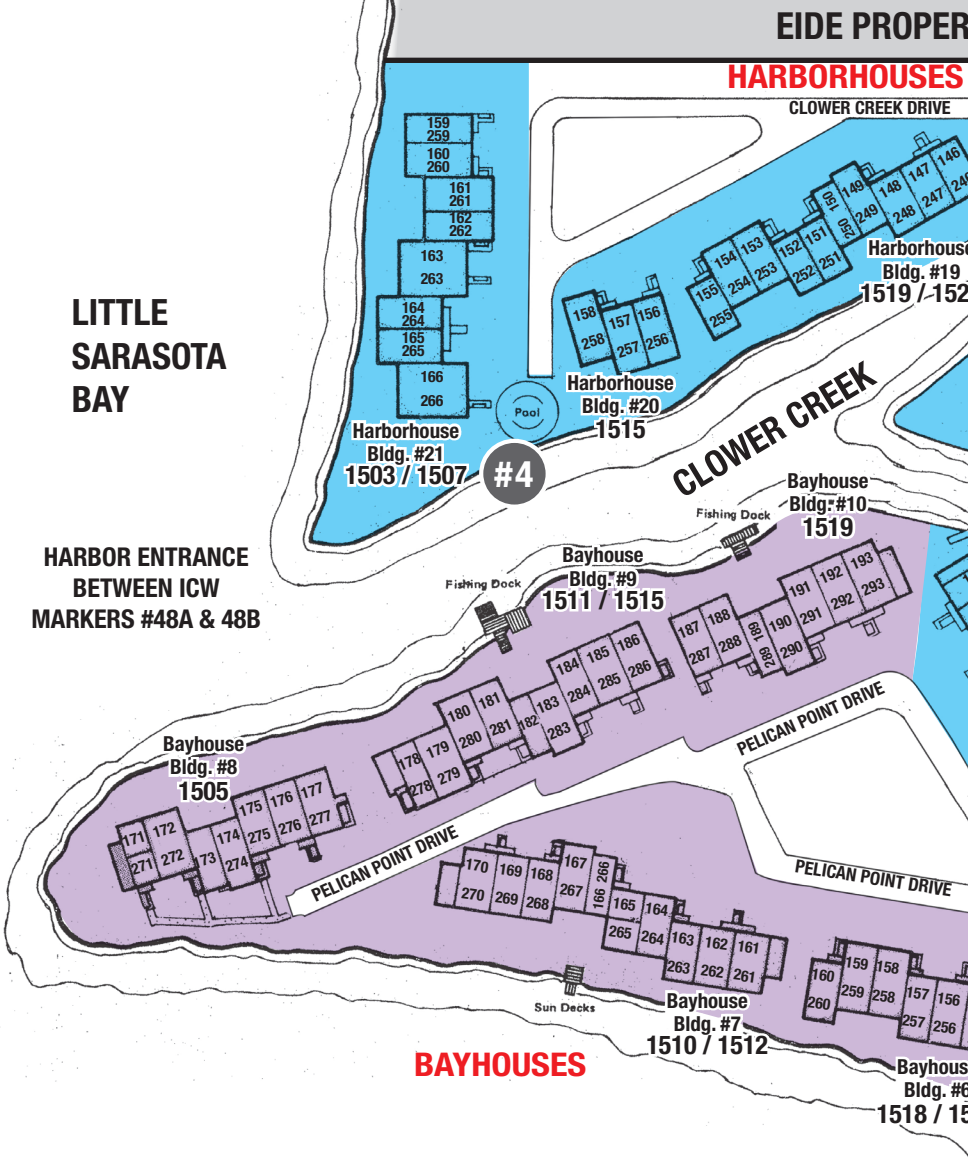

Welcome to Pelican Cove!

Pelican Cove Condominium Association, Inc.
 1615 Pelican Point Drive • Sarasota, FL 34231
 Phone: (941) 966-5674 • Fax: (941) 966-6324
 www.pelicancovecondo.com

- #1 Harbor Clubhouse & Tennis Courts 1632 Boathouse Circle
- #2 Pavilion Clubhouse / Pool / Tennis Courts 1618 Pelican Cove Road
- #3 Glenhouse Pool 1710 Glenhouse Drive
- #4 Far Harbor Pool 1509 Clower Creek Drive
- #5 Brookhouse Pool 1651 Brookhouse Court
- #6 Maintenance Building 1719 Pelican Cove Road
- #7 Wilbanks Club House & Pool 1635 Pelican Cove Road
- #8 Main Office 1615 Pelican Point Drive
- #9 Gate House 1730 Pelican Cove Road
- #10 Dog Park & Basketball Court
- #11 Promenade
- #12 Fruit Tree Orchard

U.S. 41 (one block) Entrance

Vamo Road

EMERGENCY GATE (CLOSED)