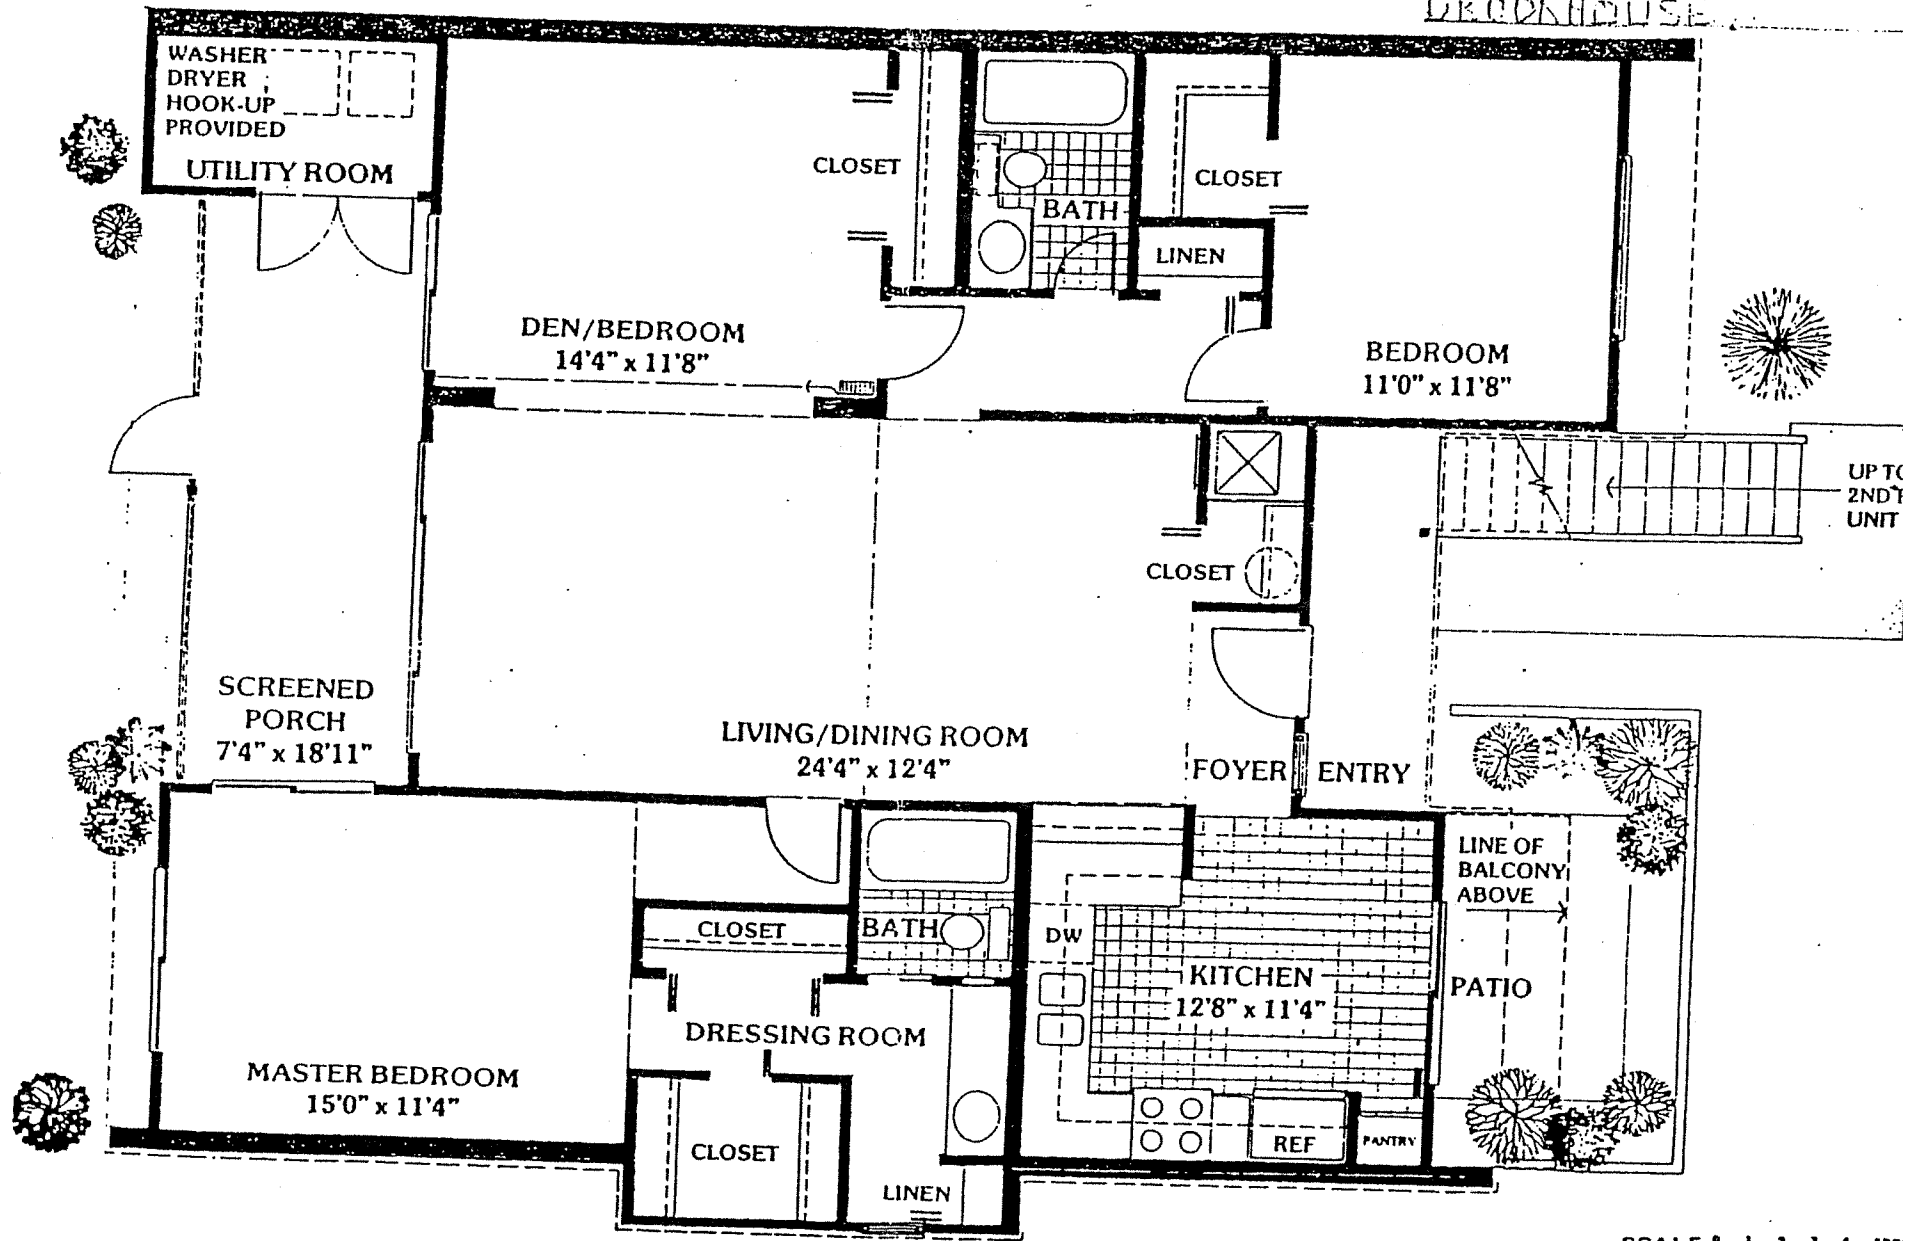

TOTAL LIVING AREA 1570 GROSS SQ. FT.  
 LIVING AREA AIR CONDITIONED 1340 SQ. FT.  
 SCREENED PORCH 185  
 PATIO 1ST FLOOR UNIT 56  
 BALCONY 2ND FLOOR UNIT 45

FD

1617 Brookhouse  
 Unit 255

# 3 bedroom 2 bath

BROOKHOUSE

SCALE 0 1 2 3 4 5"  
 PLAN SIZES ARE APPROXIMATE